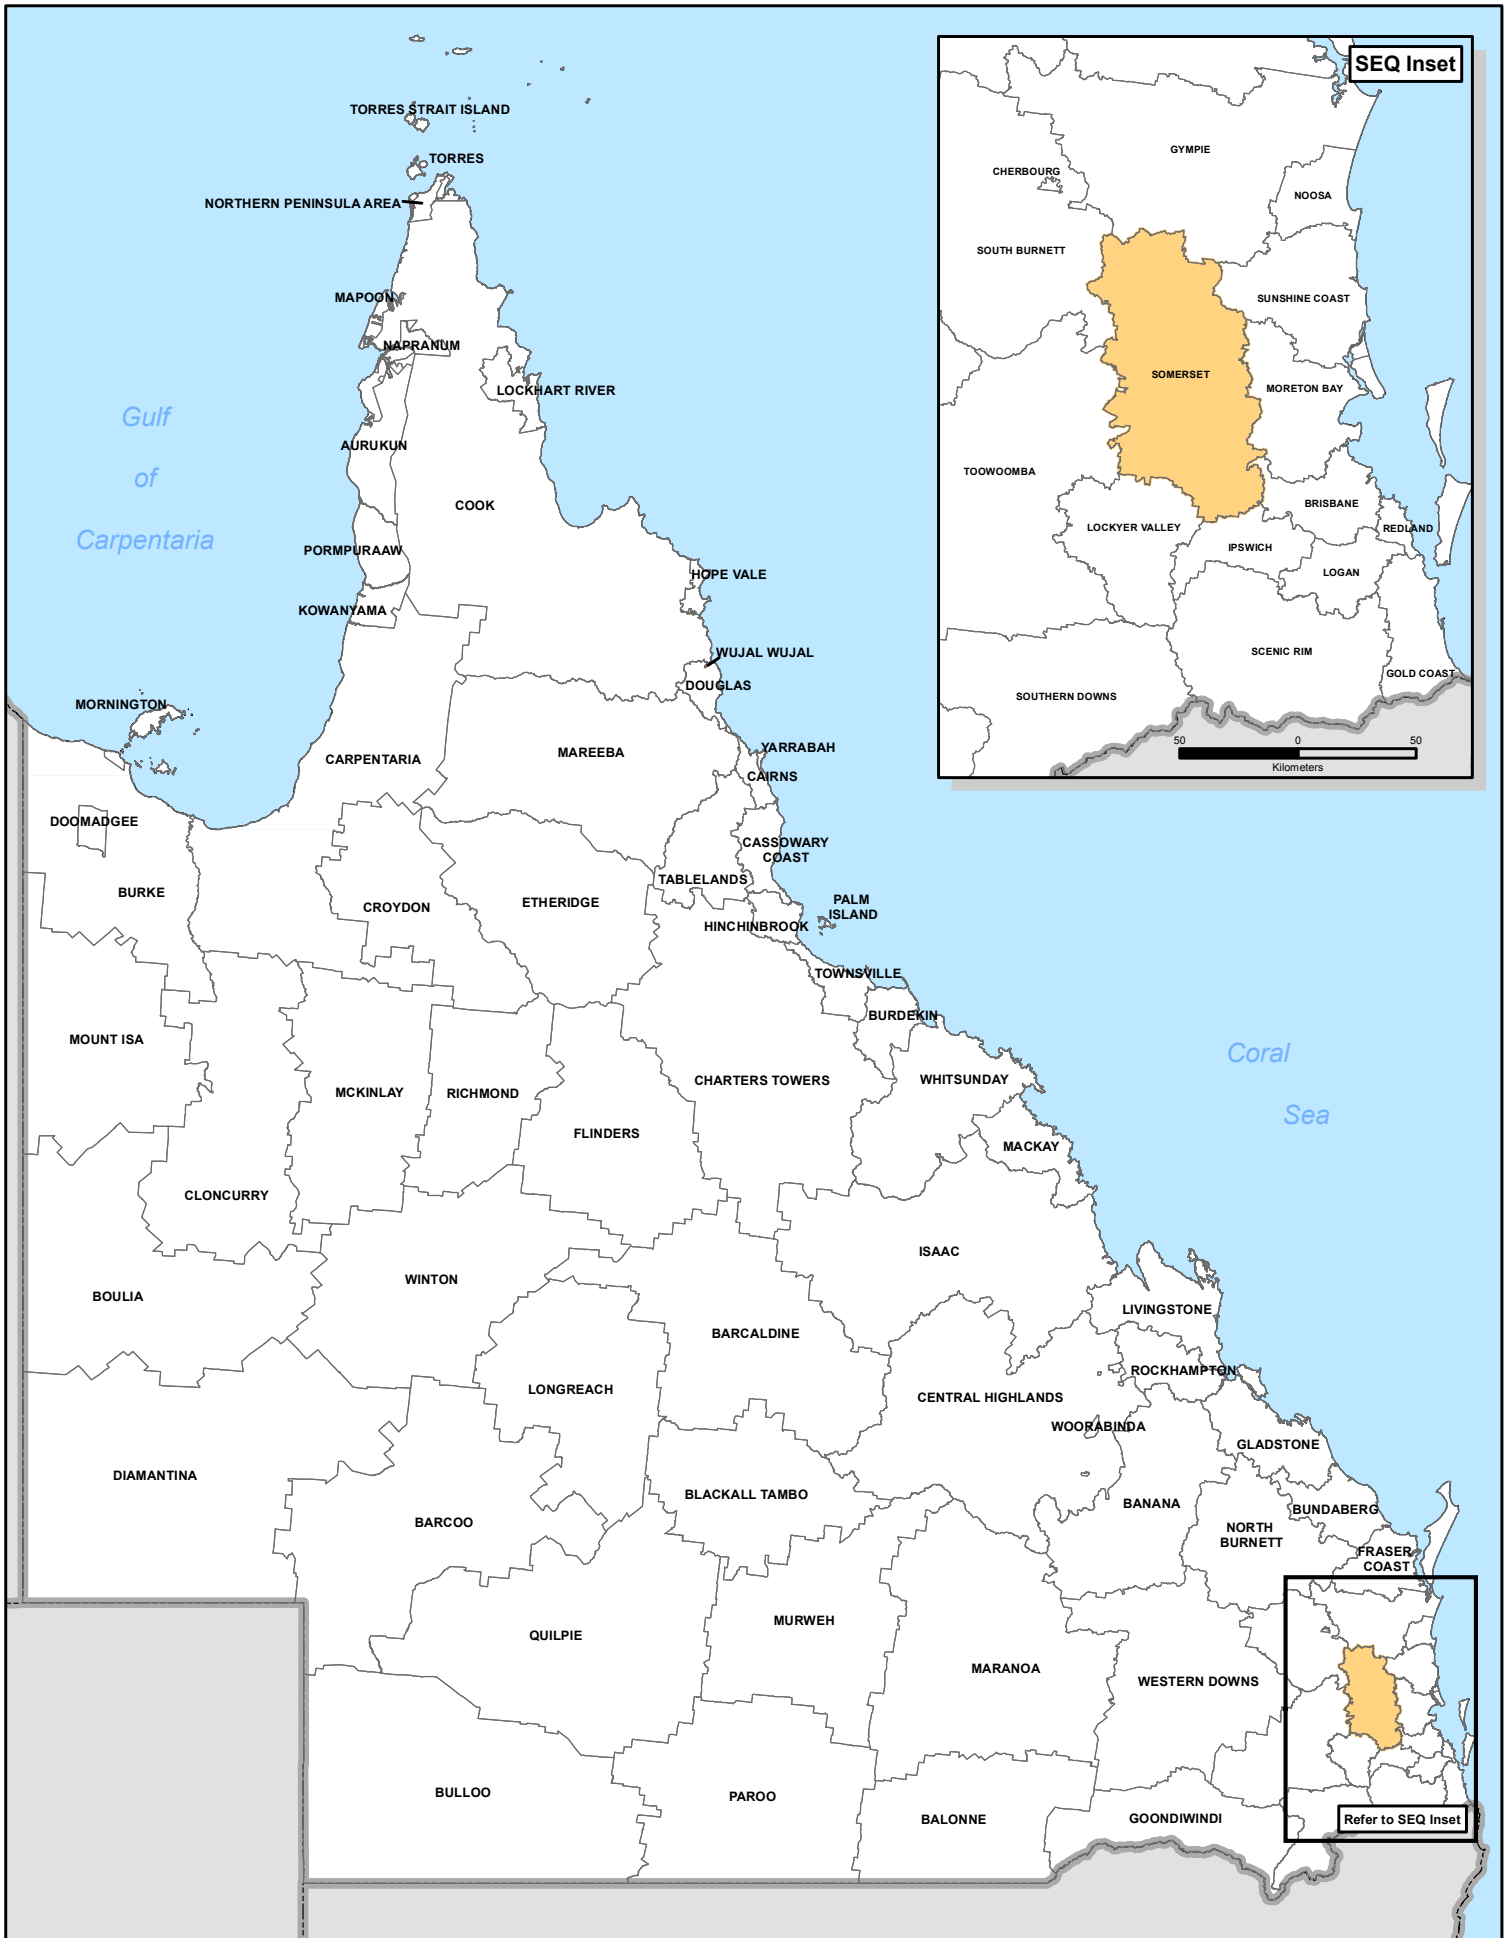

Disclaimer
This map has been prepared for QFES.
Other users must satisfy themselves that it is accurate and suitable for their purposes.
The Queensland Reconstruction Authority does not accept responsibility for any loss or damage that may arise from the use of or reliance on this map.

NDRRA Activation as at 30/10/2015

Fernvale Severe Storm
27 October 2015

Scale as at A4: 1:9,000,000

- Local Government Areas
- NDRRA Activation Local Government Areas

Queensland Reconstruction Authority